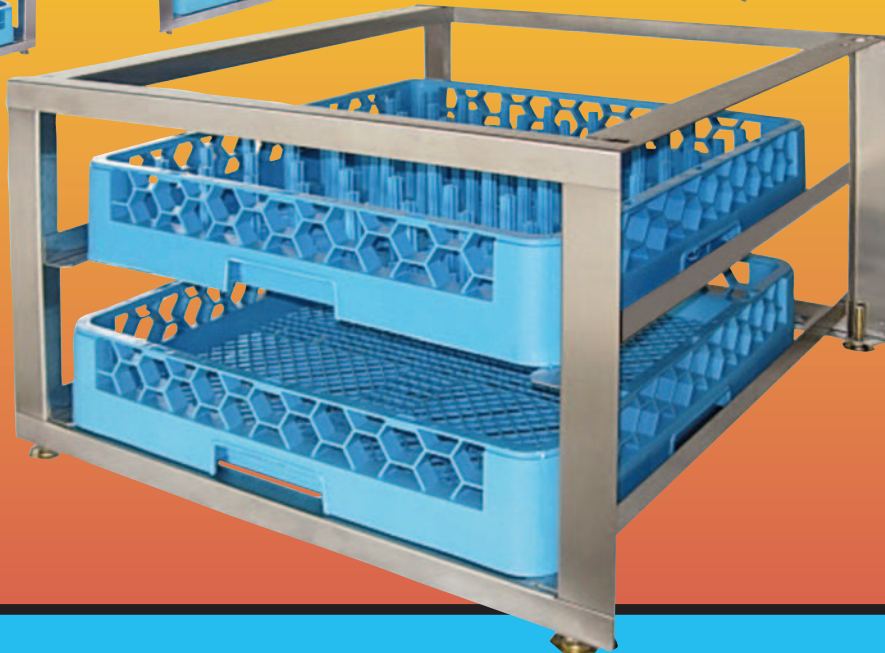

# UNIVERSAL PEDESTAL

MODEL UC60e

MODEL UC50e

MODEL 180UC/181GW

MODEL UC65e

MODEL L-1X16/L-1X

## Undercounter Dishmachine Pedestal P/N 03702.00

The pedestal has a storage feature for spare dishracks, with the ability to store two empty dishracks beneath the machine. The pedestal has been engineered to mount to CMA undercounter Models L-1X, L-1X16, 180-UC/181-GW, UC50e, UC60e and UC65e, and is equipped with leveling legs for final adjustment. The unit is small and light enough to ship UPS. (Call for pricing.)