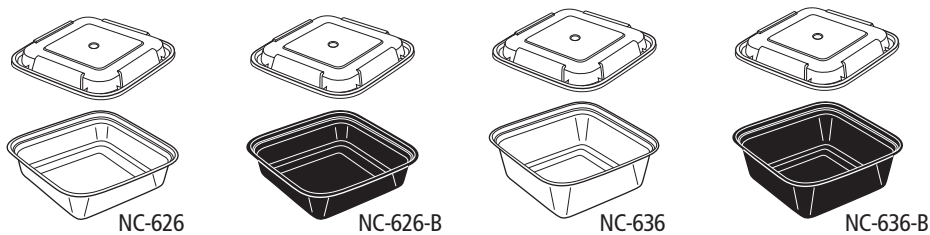

Newspring VERSAtainer® Microwaveable Containers - Square