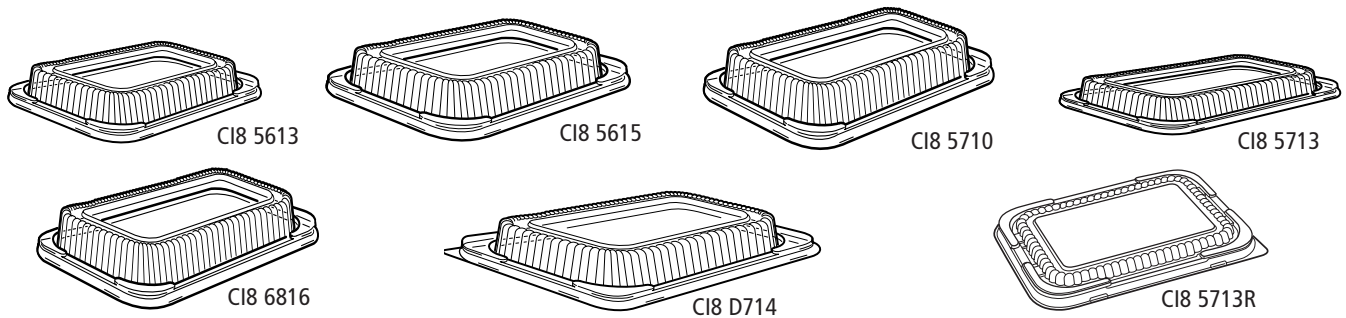

Clear OPS Dome Lids for *Pressware* Trays