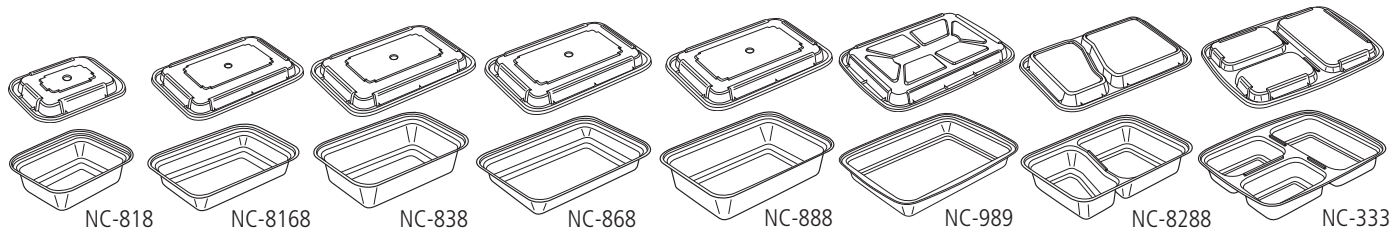

Newspring VERSAtainer® Microwaveable Containers - Rectangular