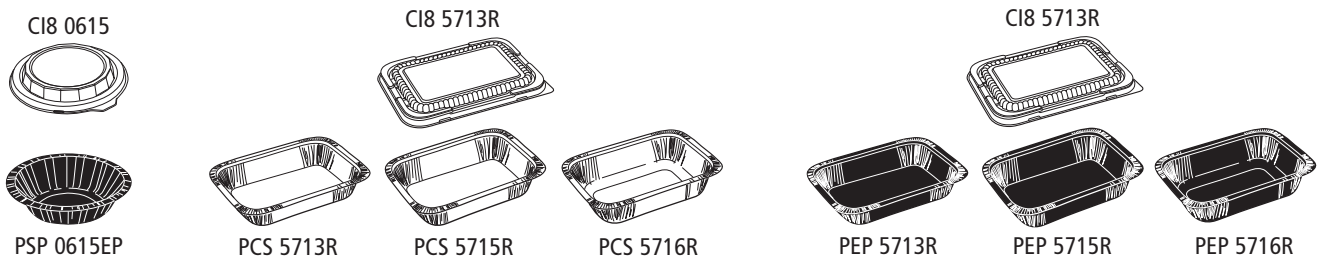

D = Dry Antifog Fog Gard™ (NEW), Z = Zip Seal™, Y = Perfect Cube

ClearView™ MealMaster® HMR Containers w/Fog Gard Coating — Small

Product Number	Description	Capacity (fl. oz.)	Dimensions (In Inches) Top Out	Cube	Case Approx Wt.	Packing Sleeve	Case	Cases/ Unit Load
YCN8-4608	Small Black Tray	8 oz.	6 1/8 x 4 7/8 x 1 1/8	1.35	12.01	4/58	232	
YCN8-4612	Small Black Tray	12 oz.	6 1/8 x 4 7/8 x 1 5/8	1.35	9.72	4/58	232	
YCN8-460HD	Small Dome Lid w/Fog Gard Coating	--	6 1/8 x 4 7/8 x 1	1.06	4.74	4/58	232	24

ClearView™ MealMaster® HMR Containers w/Fog Gard Coating — Medium

Product Number	Description	Capacity (fl. oz.)	Dimensions (In Inches) Top Out	Cube	Case Approx Wt.	Packing Sleeve	Case	Cases/ Unit Load
CN8-4616	Medium Black Tray	16 oz.	8 1/8 x 6 1/2 x 1	2.39	11.70	4/63	252	
CN8-4624	Medium Black Tray	24 oz.	8 1/8 x 6 1/2 x 1 1/2	2.39	12.89	4/63	252	
CN8-4632	Medium Black Tray	32 oz.	8 1/8 x 6 1/2 x 2	2.39	12.89	4/63	252	
CN8-462SD	Medium Flat Lid w/Fog Gard Coating	--	8 1/8 x 6 1/2 x 3/8	2.39	10.00	4/63	252	
CN8-462HD	Medium Dome Lid w/Fog Gard Coating	--	8 1/8 x 6 1/2 x 1	2.39	8.00	4/63	252	

ClearView™ MealMaster™ HMR Containers w/Fog Gard Coating — Large

Pressware® Classic Stoneware™ Dual-Ovenable Paperboard Trays – White w/Brown Specks

Pressware® Dual-Ovenable Paperboard Deli Trays & Domes