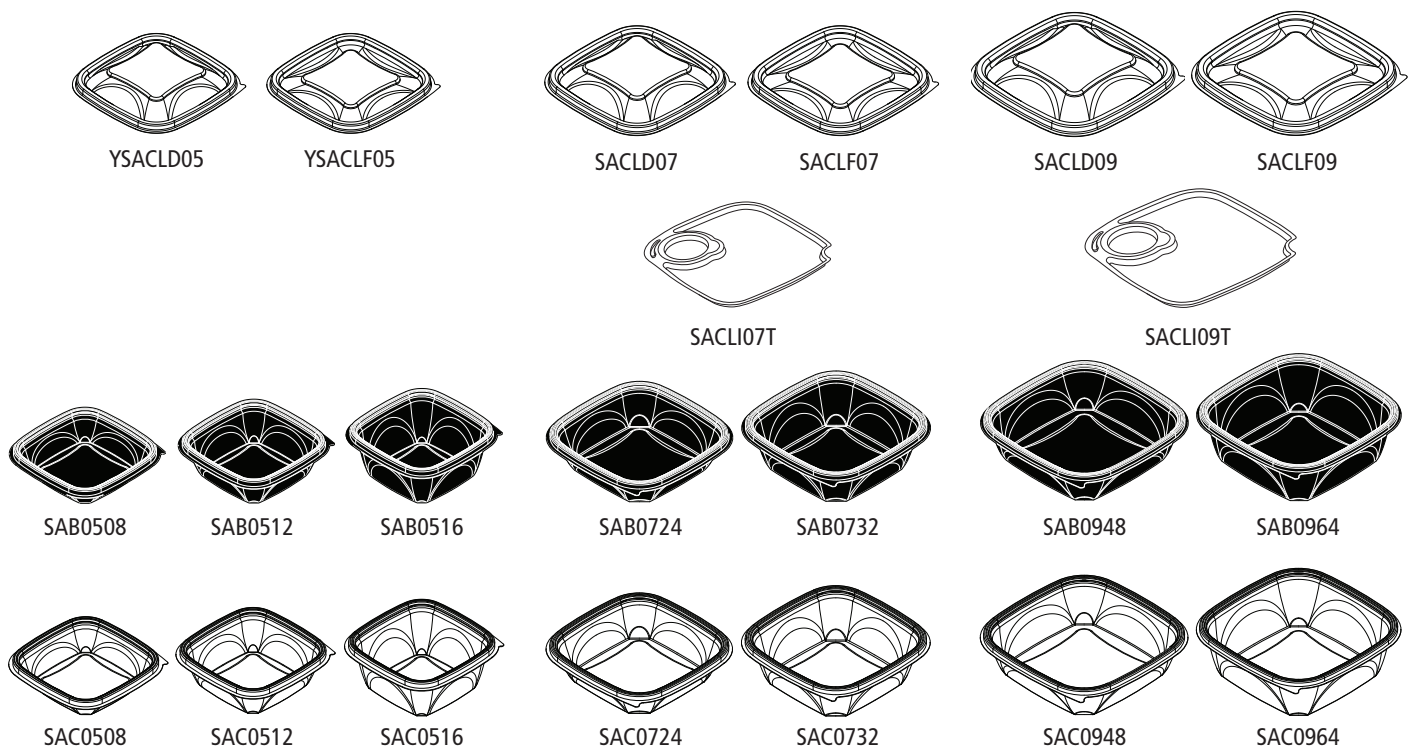

APET Square Salad Containers