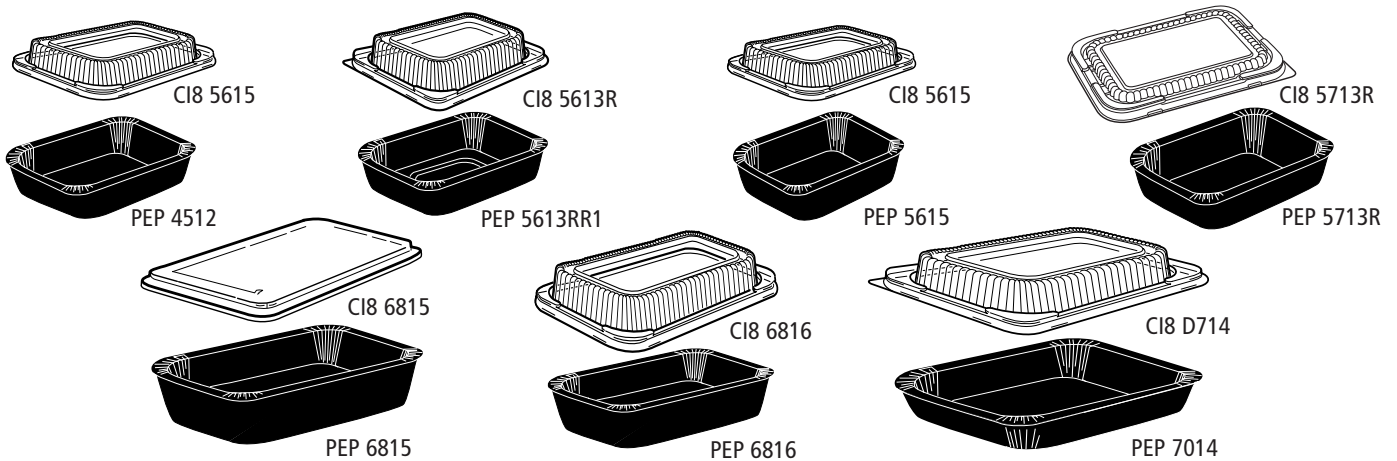

Pressware® Ebony Premier® Dual-Ovenable Paperboard Trays