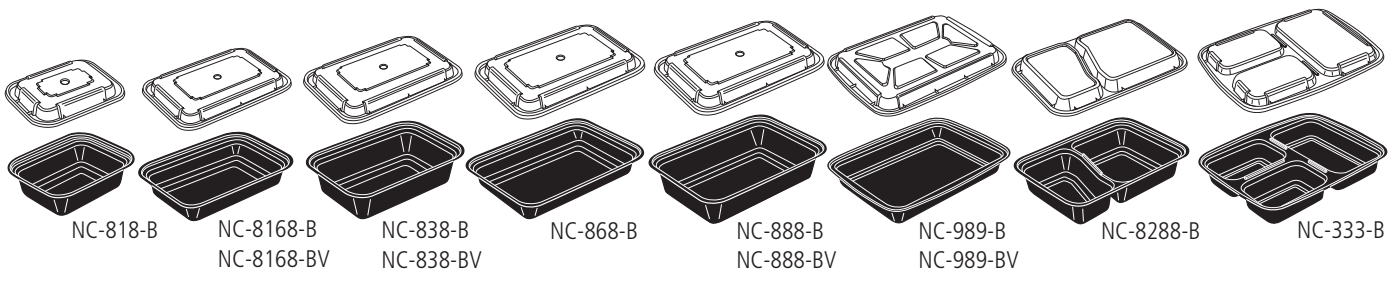

Newspring VERSAtainer® Microwaveable Containers - Rectangular