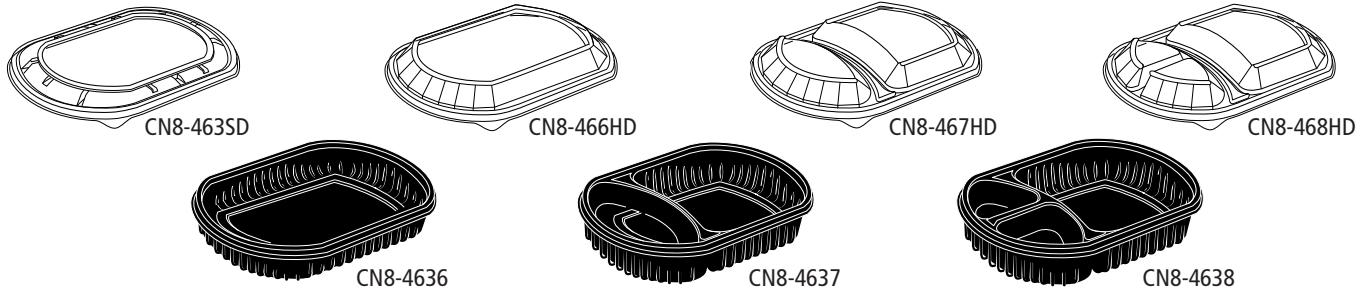

ClearView™ MealMaster™ HMR Containers w/Fog Gard Coating — Large