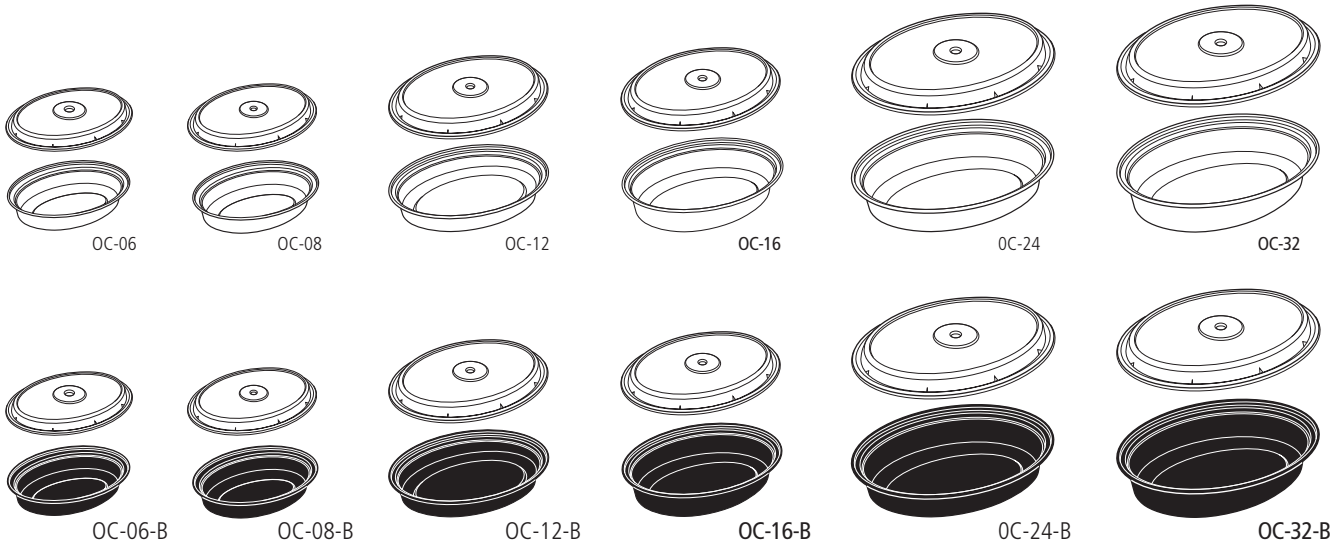

Newspring VERSAtainer® Microwaveable Containers