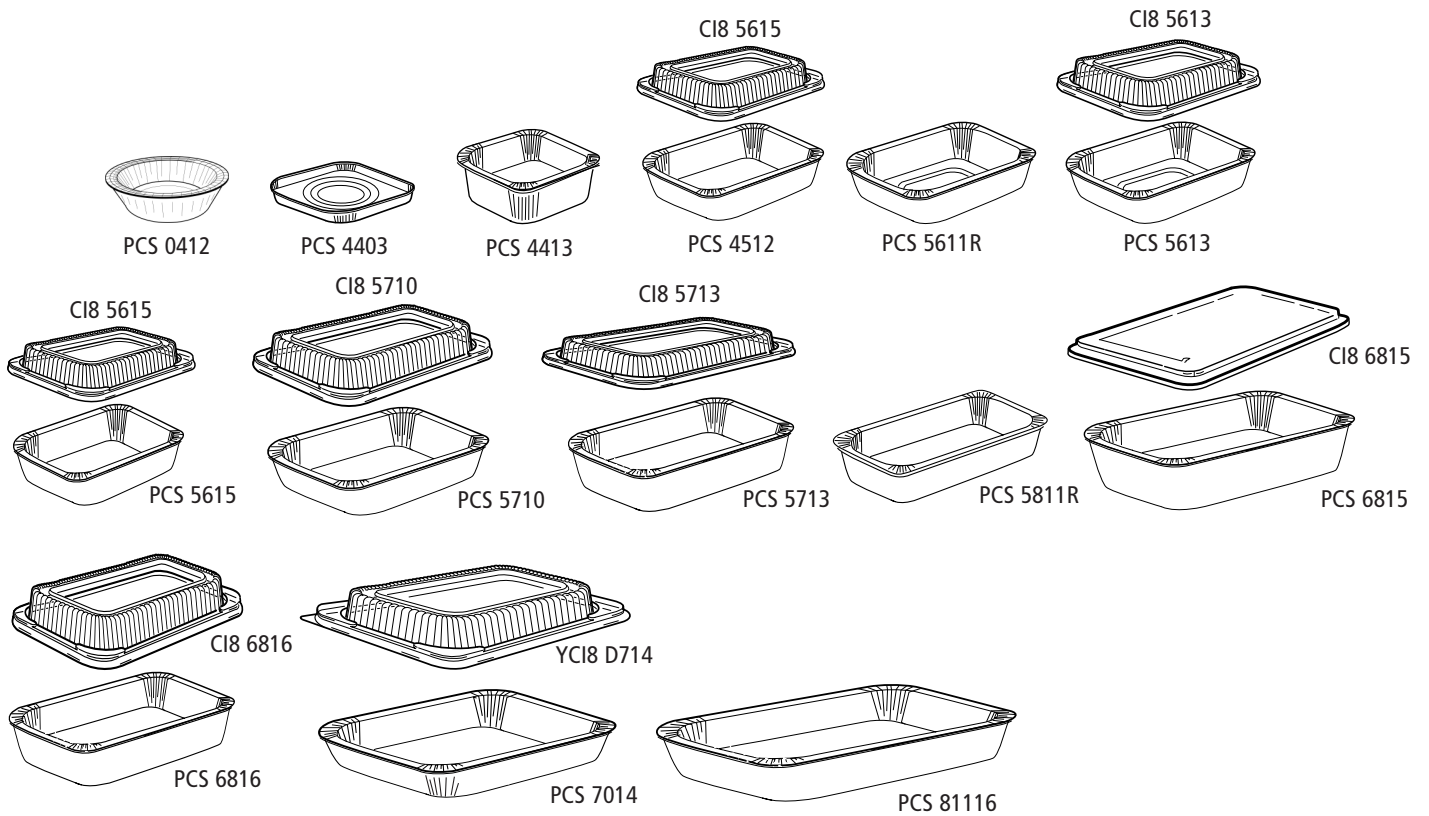

Pressware® Classic Stoneware™ Dual-Ovenable Paperboard Trays – White w/Brown Specks