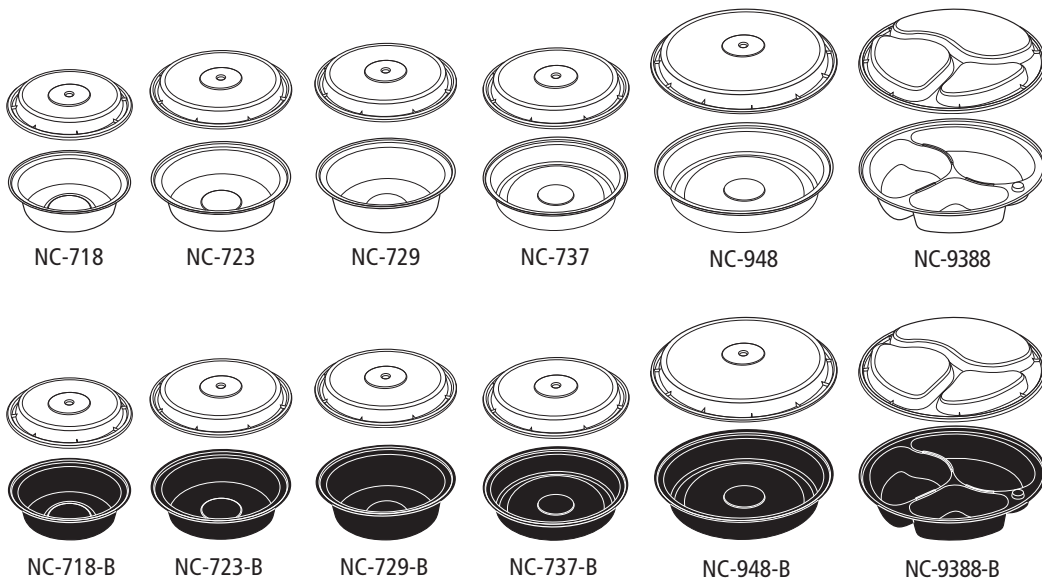

Do Not Place Dome Lids In Conventional or Microwave Ovens

APET Square Salad Containers

Product Number	Description	Dimension (in inches)	Bowl Depth (in inches)	Case Cube	Approx. Wt.	Packing	
						Sleeve	Case
SAB0508	8 oz Black Square Bowl Base	5 x 5	1.0	3.08	14.93	8/63	504
SAB0512	12 oz Black Square Bowl Base	5 x 5	1.45	3.08	16.04	8/63	504
SAB0516	16 oz Black Square Bowl Base	5 x 5	2.0	3.08	22.71	8/63	504
SAC0508	8 oz Clear Square Bowl Base	5 x 5	1.0	3.08	14.93	8/63	504
SAC0512	12 oz Clear Square Bowl Base	5 x 5	1.45	3.08	16.04	8/63	504
SAC0516	16 oz Clear Square Bowl Base	5 x 5	2.0	3.08	22.71	8/63	504
SAB0724	24 oz Black Square Bowl Base	7.375 x 7.375	1.52	3.24	18.41	4/75	300
SAB0732	32 oz Black Square Bowl Base	7.375 x 7.375	2.0	3.24	19.07	4/75	300
SAC0724	24 oz Clear Square Bowl Base	7.375 x 7.375	1.52	3.24	18.41	4/75	300
SAC0732	32 oz Clear Square Bowl Base	7.375 x 7.375	2.0	3.24	19.07	4/75	300
SAB0948	48 oz Black Square Bowl Base	9 x 9	2.0	2.54	15.43	2/75	150
SAB0964	64 oz Black Square Bowl Base	9 x 9	2.6	2.54	17.74	2/75	150
SAC0948	48 oz Clear Square Bowl Base	9 x 9	2.0	2.54	15.43	2/75	150
SAC0964	64 oz Clear Square Bowl Base	9 x 9	2.6	2.54	17.74	2/75	150
YSACLD05	8-12-16 oz Clear Dome Lid	5 x 5	.68	2.29	13.22	8/63	504
YSACLF05	8-12-16 oz Clear Flat Lid	5 x 5	.26	2.29	13.22	8/63	504
SACLD07	24-32 oz Clear Dome Lid	7.375 x 7.375	.83	2.39	13.97	4/75	300
SACLF07	24-32 oz Clear Flat Lid	7.375 x 7.375	.26	2.39	12.64	4/75	300
SACLD09	48-64 oz Clear Dome Lid	9 x 9	.84	1.80	10.66	2/75	150
SACLF09	48-64 oz Clear Flat Lid	9 x 9	.49	1.80	9.67	2/75	150
SACLI07T	7.375" Insert for Square Salad	7.375 x 7.375	.26	0.83	8.57	2/150	300
SACLI09T	9" Insert for Square Salad	9 x 9	.26	0.67	6.21	2/75	150

Newspring VERSAtainer® Microwaveable Containers

Newspring VERSAtainer® Microwaveable Containers

Newspring VERSAtainer® Microwaveable Containers - Square

Newspring VERSAtainer® Microwaveable Containers - Oval