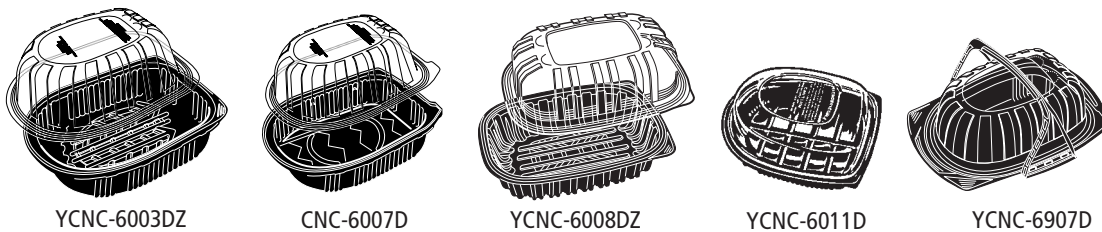

ClearView™ Micromax® Containers — Clear Lids/Domes, Black Bases

Product Number	Description	Capacity (fl. oz.)	Dimensions	Cube	Case Approx Wt.	Packing Sleeve	Case	Cases/ Unit Load
CN8-5008	8 oz. Black Tray (TFPP)	8 oz.	5 7/8 x 4 7/8 x 1 1/4	1.51	5.64	4/63	252	
CN8-5012	12 oz. Black Tray (TFPP)	12 oz.	5 15/16 x 4 15/16 x 2 1/6	1.66	18.84	4/63	252	
CN8-5016	16 oz. Black Tray (TFPP)	16 oz.	7 1/2 x 6 7/16 x 1 1/2	2.41	12.46	4/63	252	
CN8-5024	24 oz. Black Tray (TFPP)	24 oz.	7 1/2 x 6 7/16 x 1 15/16	2.47	12.42	4/63	252	
CN8-5032	32 oz. Black Tray (TFPP)	32 oz.	7 1/2 x 6 7/16 x 2 1/4	2.47	13.57	4/63	252	
YCN8-5420	Black 2-Cmpt. Oblong Tray (TFPP)	9 oz.(S) - 20 oz.(L)	9 x 7 3/8 x 1 7/8	3.25	17.78	4/55	220	
YCN8-5430	Black 3-Cmpt. Oblong Tray (TFPP)	4 oz.(S) - 20 oz.(L)	9 x 7 3/8 x 1 7/8	3.28	17.78	4/55	220	
CN8-5100	Clear Snap-on Lid for 8 & 12 oz. Trays	--	5 29/32 x 4 29/32	0.99	3.50	4/63	252	
YCN8-5101D	Clear Snap-on Dome Lid for 8 & 12 oz. Trays w/Fog Gard™ Coating	--	5 29/32 x 4 29/32 x 1	0.82	4.35	4/63	252	70
CN8-5200*	Clear Snap-on Lid for 16, 24 & 32 oz. Trays	--	7 1/2 x 6 1/2	1.41	6.48	4/63	252	
YCN8-5201D	Clear Snap-on Dome Lid for 16, 24, & 32 oz. Trays w/Fog Gard Coating	--	7 1/2 x 6 1/2 x 1	1.25	7.12	4/63	252	45
YCI8-5300	Clear Snap-on Lid for 2 & 3 Cmpt. Trays	--	9 x 7 13/32	1.71	7.50	4/55	220	30
YCN8-5301D	Clear Snap-on Dome Lid for 2 & 3 Cmpt. Trays w/Fog Gard Coating	--	9 x 7 13/32 x 1	1.95	8.42	4/55	220	24

D = Dry Antifog Fog Gard™ (NEW), Z = Zip Seal™, Y = Perfect Cube

ClearView™ Micromax® Oval Containers — Clear Lids, Black Bases

ClearView™ Micromax® Rib Containers w/Fog Gard™ Coating

ClearView™ MealMaster® Roaster Containers w/Fog Gard™ Coating — Clear Lids/Domes, Black Bases

ClearView™ MealMaster® Chicken Barn™ Containers w/Smart Tote™ Handles

ClearView™ MealMaster® HMR Containers w/Fog Gard Coating — Small

ClearView™ MealMaster® HMR Containers w/Fog Gard Coating — Medium

ClearView™ Micromax® Oval Containers — Clear Lids, Black Bases