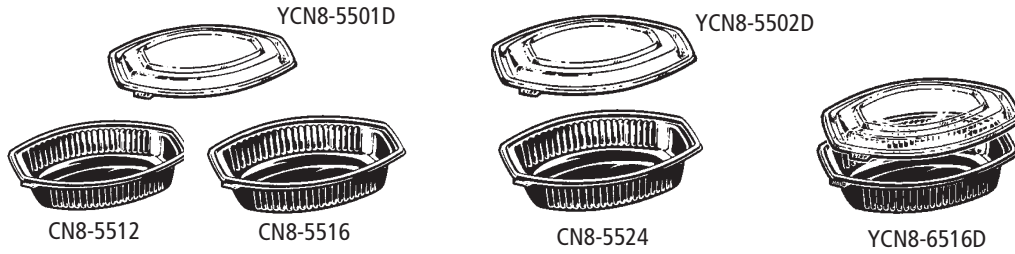

ClearView™ Micromax® Oval Containers — Clear Lids, Black Bases