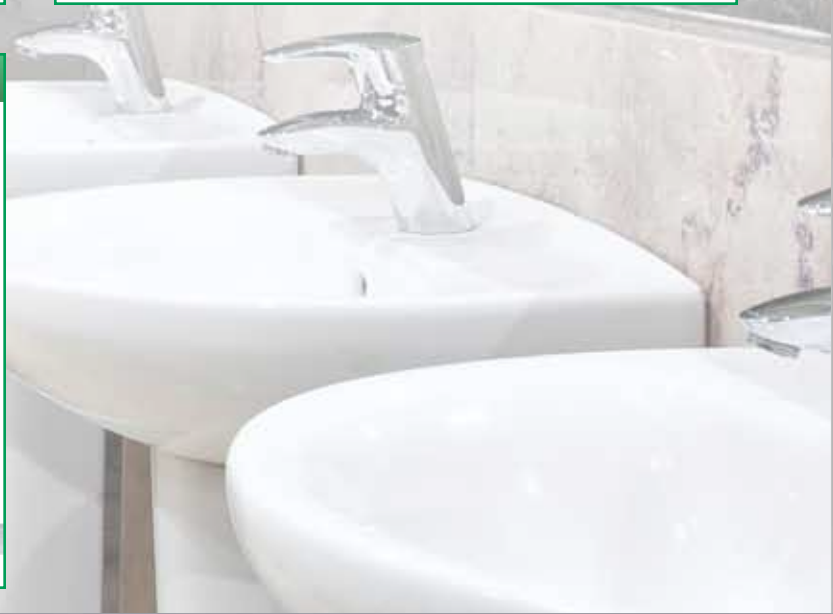

- Ergonomic handle minimizes hand and wrist strain.
- Broom attaches to dustpan handle for easy storage and retrieval.
- Swivel dustpan opens when base hits floor, and collapses without spilling its contents.

Part No.	Size	Case Qty.
EDPBR	33" x 12"/83 x 30 cm	6