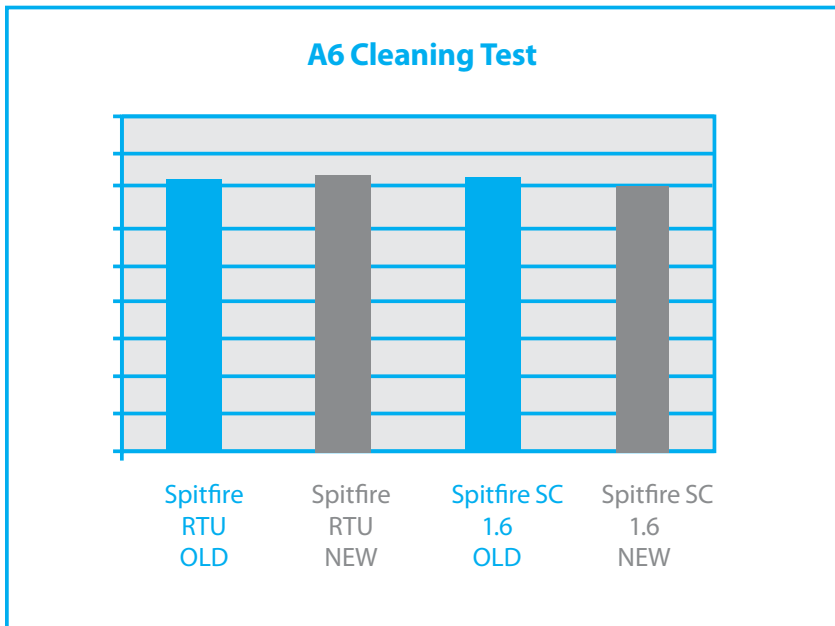

Spitfire Heavy Duty Power Cleaners have been reformulated

California Air and Resource Board (CARB) are tightening allowable levels of volatile organic compounds (VOC) in general purpose cleaners, general purpose degreasers and glass cleaners. Several formulas in the Diversey, Inc Building Care line have been reformulated to meet these new regulations. Power cleaners have required a full reformulation effort because a major component in the formulas needs to be changed.

Key Points to Remember:

- ▶ The performance of all of the products was maintained as assessed using a modified ASTM 4488-A6 cleaning test (Standard US Testing.) See Figure 1 and 2 on the following page.
- ▶ Label colors are NOT changing. A bigger ,strategic project is underway to revamp all label colors for every product within the Building Care portfolio

Figure 1. A6 cleaning performance of non-butyl Power cleaners. All cleaners had equal or better performance than the controls.

Figure 2. A6 cleaning performance of butyl Power cleaners. All cleaners had equal or better performance than the controls. 1102W102-1 statistically was lower than the control but there was no visual difference between the tiles.