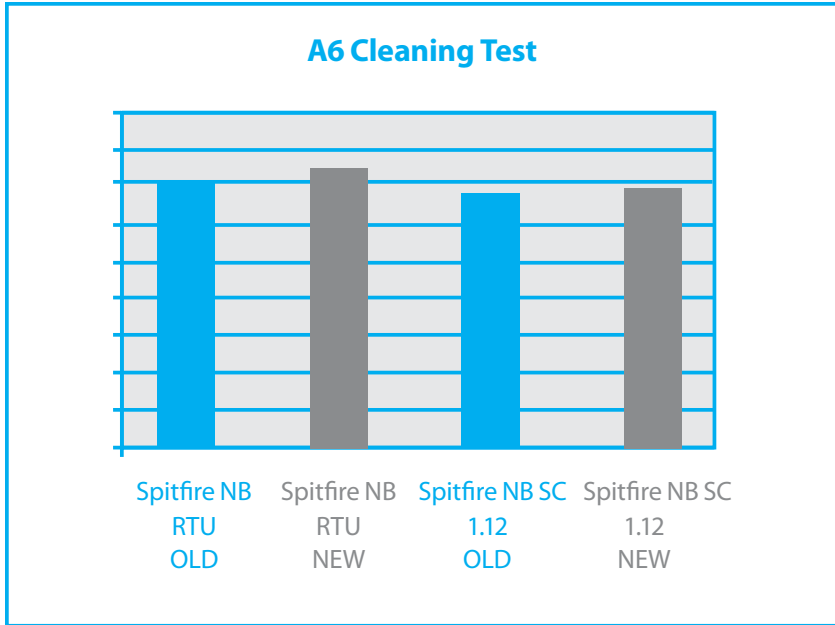

Spitfire Heavy Duty Power Cleaners have been reformulated

California Air and Resource Board (CARB) are tightening allowable levels of volatile organic compounds (VOC) in general purpose cleaners, general purpose degreasers and glass cleaners. Several formulas in the Diversey, Inc Building Care line have been reformulated to meet these new regulations. Power cleaners have required a full reformulation effort because a major component in the formulas needs to be changed.

Key Points to Remember:

- ▶ The performance of all of the products was maintained as assessed using a modified ASTM 4488-A6 cleaning test (Standard US Testing.) See Figure 1 and 2 on the following page.
- ▶ Label colors are NOT changing. A bigger ,strategic project is underway to revamp all label colors for every product within the Building Care portfolio

Figure 1. A6 cleaning performance of non-butyl Power cleaners. All cleaners had equal or better performance than the controls.

Figure 2. A6 cleaning performance of butyl Power cleaners. All cleaners had equal or better performance than the controls. 1102W102-1 statistically was lower than the control but there was no visual difference between the tiles.