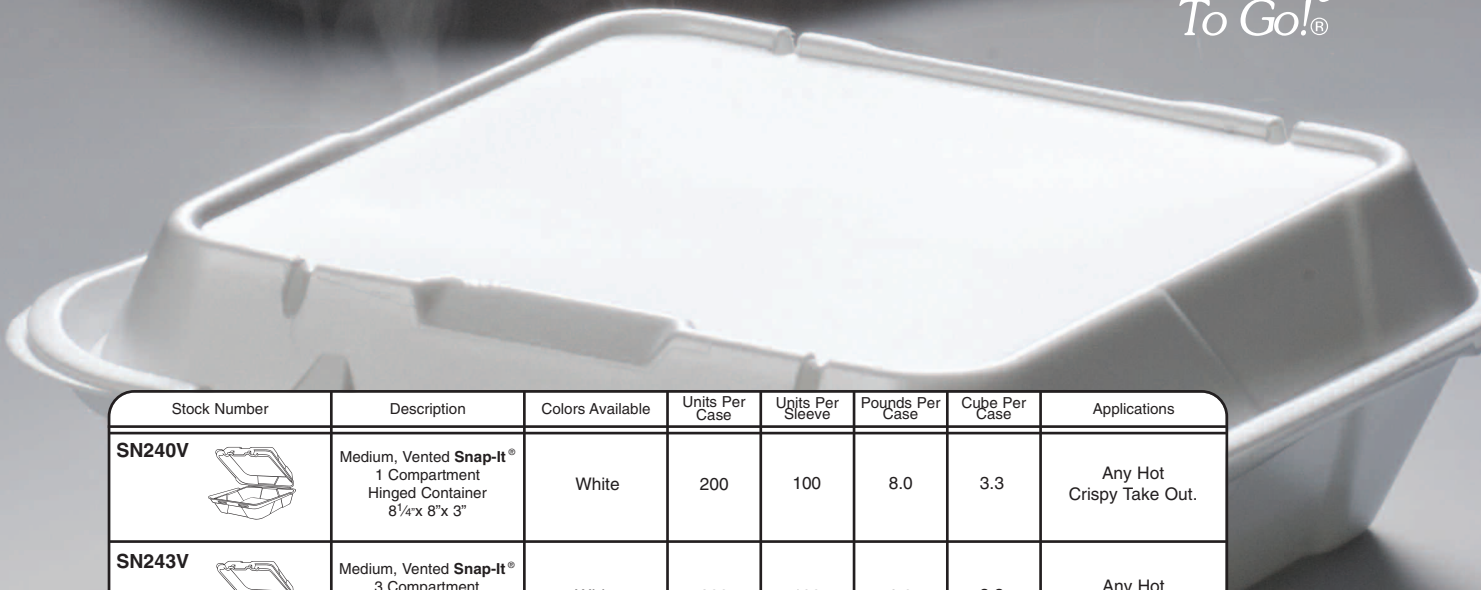

## Vented SN240/SN243, SN200/SN203 now available as stock items!

Quality  
To Go!®

Stock Number	Description	Colors Available	Units Per Case	Units Per Sleeve	Pounds Per Case	Cube Per Case	Applications
SN240V 	Medium, Vented Snap-It® 1 Compartment Hinged Container 8¼" x 8" x 3"	White	200	100	8.0	3.3	Any Hot Crispy Take Out.
SN243V 	Medium, Vented Snap-It® 3 Compartment Hinged Container 8¼" x 8" x 3"	White	200	100	8.0	3.3	Any Hot Crispy Take Out.
SN200V 	Large, Vented Snap-It® 1 Compartment Hinged Container 9¼" x 9¼" x 3"	White	200	100	9.2	4.0	Any Hot Crispy Take Out.
SN203V 	Large, Vented Snap-It® 3 Compartment Hinged Container 9¼" x 9¼" x 3"	White	200	100	9.2	4.0	Any Hot Crispy Take Out.