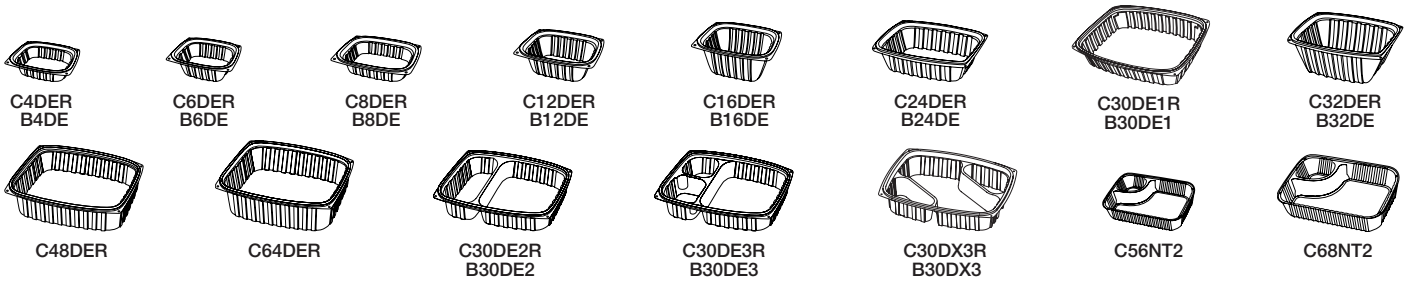

CLEARPAC®

Containers & Snap-on Lids

CLEAR & BLACK CONTAINERS Create an appealing and upscale product presentation.

Stock Number		Description	Dimensions	Packing Bag/Case		Case Cube		Case Weight	
Clear	Black			Clear	Black	Clear	Black	Clear	Black
C4DER	B4DE	4 oz. Container	4 7/8 x 4 1/8 x 1 1/4	63/1008	63/504	3.1	1.6	11.0	6.1
C6DER	B6DE	6 oz. Container	4 7/8 x 4 1/8 x 1 3/4	63/1008	63/504	3.2	1.6	13.2	7.1
C8DER	B8DE	8 oz. Container	5 7/8 x 4 7/8 x 1 5/16	63/1008	63/252	4.1	1.1	17.6	4.9
C12DER	B12DE	12 oz. Container	5 7/8 x 4 7/8 x 2	63/1008	63/252	4.3	1.1	19.0	5.2
C16DER	B16DE	16 oz. Container	5 7/8 x 4 7/8 x 2 7/8	63/1008	63/252	4.5	1.2	24.6	6.6
C24DER	B24DE	24 oz. Container	7 1/2 x 6 1/2 x 2	63/504	63/252	4.1	2.1	16.5	8.6
C30DE1R	B30DE1	30 oz. Container	9 x 7 3/8 x 1 3/4	63/252	63/252	2.5	2.5	11.1	11.1
C32DER	B32DE	32 oz. Container	7 1/2 x 6 1/2 x 2 3/4	63/504	63/252	4.3	2.2	19.4	10.1
C48DER	—	48 oz. Container	9 x 7 3/8 x 2 3/8	63/252	—	2.8	—	12.6	—
C64DER	—	64 oz. Container	9 x 7 3/8 x 3 3/16	63/252	—	2.9	—	14.7	—
C30DE2R	B30DE2	2 Compartment (22.6 & 10.2 oz.)	9 x 7 3/8 x 1 3/4	63/252	63/252	2.5	2.5	11.1	11.1
C30DE3R	B30DE3	3 Compartment (23.0, 4.7 & 4.6 oz.)	9 x 7 3/8 x 1 3/4	63/252	63/252	2.5	2.5	11.1	11.1
C30DX3R	B30DX3	3 Compartment (20.9, 4.9 & 4.9 oz.)	9 x 7 3/8 x 1 3/4	63/252	63/252	2.5	2.5	11.1	11.1
C56NT2	—	Small Nacho Tray (9.7 & 2.4 oz.)	6 x 5 x 1 9/16	125/500	—	1.1	—	7.9	—
C68NT2	—	Large Nacho Tray (19.1 & 3.3 oz.)	8 x 6 1/4 x 1 9/16	125/500	—	1.4	—	12.9	—

CLEARPAC® CONTAINERS FEATURE:

- A large variety of sizes to suit any application.
- Wide side ribbing for added strength.
- Close nesting and stackability to reduce storage requirements.
- Increased merchandising possibilities when combined with a dome or flat lid.