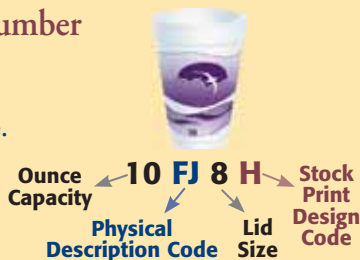

## Big Drink Cups

Stock No.	Approx. Capacity (to lid seat)	Packing Bag	Packing Case	Case Cube	Case Wt.	Lids
14J12	14 oz.	25	1000	8.3	12.6	Any 12 series lid
14FJ12	14 oz.**	25	1000	5.9	11.0	Any 12 series lid
14J16	16 oz.**	25	1000	7.6	12.5	Any 16 series lid
16J16	16 oz.	25	1000	8.7	14.0	Any 16 series lid
20J16	20 oz.	25	500	5.5	8.6	Any 16 series lid
24J16	24 oz.	20	500	7.2	10.4	Any 16 series lid
24J24	24 oz.	25	500	6.3	10.0	24SL05
32AJ20***	32 oz.**	16	400	7.9	10.9	Any 20 series lid
32AJ32***	32 oz.**	25	500	7.7	12.8	Any 32 series lid
32TJ32	32 oz.	25	500	8.5	12.8	Any 32 series lid
44AJ32***	44 oz.**	15	300	7.7	10.6	Any 32 series lid
44TJ32	44 oz.	20	300	7.0	9.6	Any 32 series lid
60AJ32* ***	60 oz.	8	160	7.9	9.0	Any 32 series lid

### Stock Number Legend:

Numbers denote size.

Letters denote a specific style.