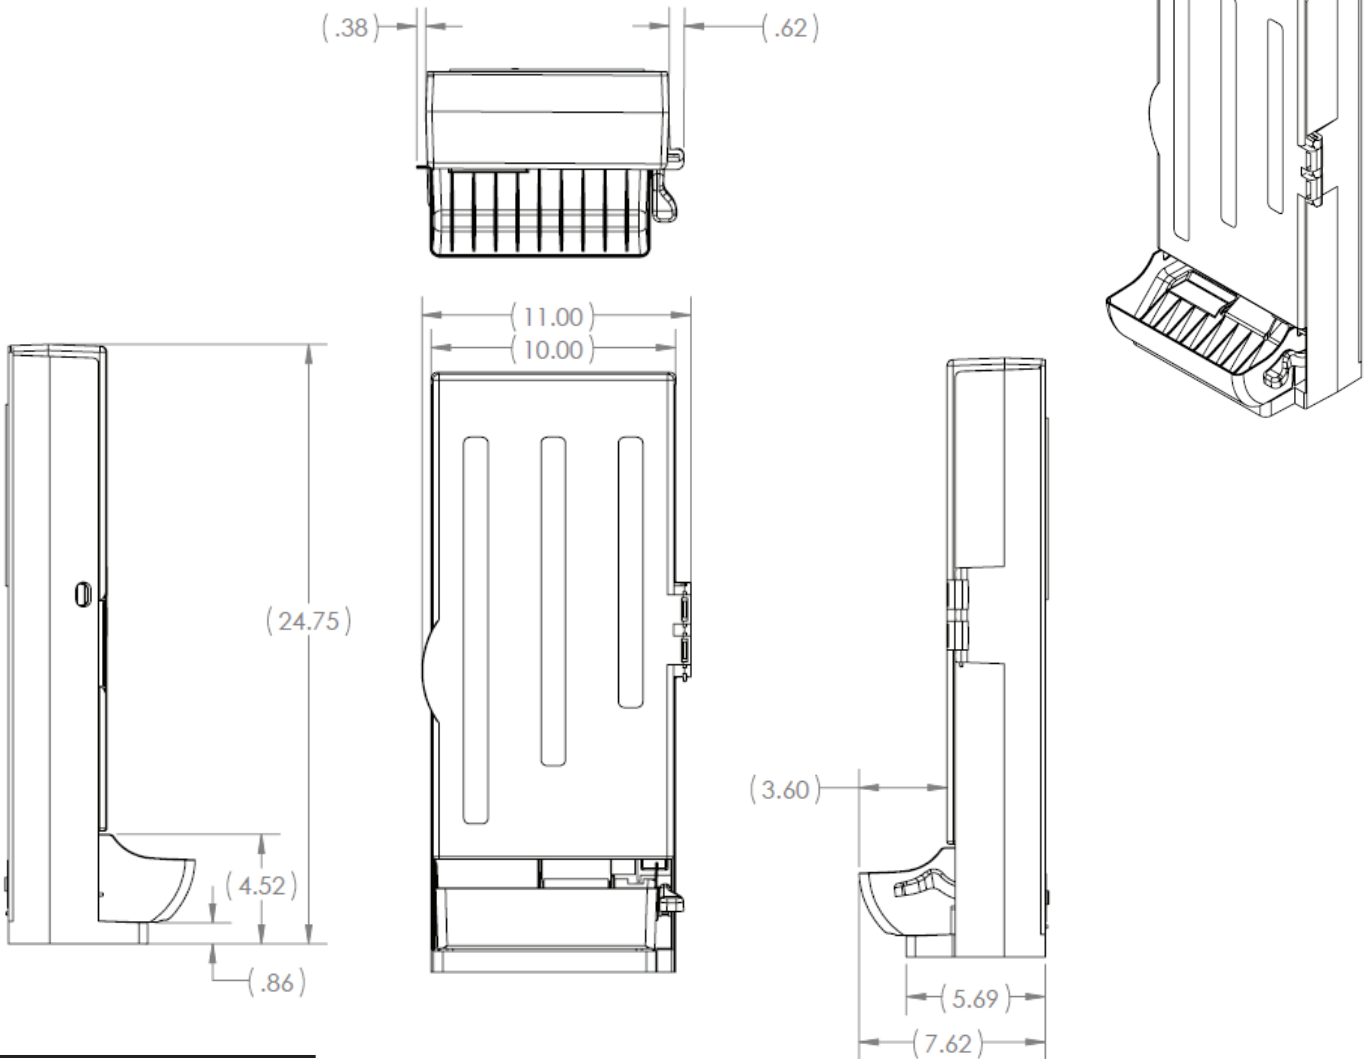

SKU # SSFD120, SSKD120, SSSD120

Smart Stock Cutlery Dispenser Specification Sheet

**Overall Dimensions:**

Dispenser: 11.00"Wx24.75"Hx7.62"D

**Overall Weight:**

Dispenser: 9.475 lbs

**Capacity:**

SKU# SSF51, SSK51, SSS51

Each dispenser fill is 3 stacks of 40 count cutlery for a total of 120 count.

For questions or comments, please call  
1-866-HELLO GP (435-5647)