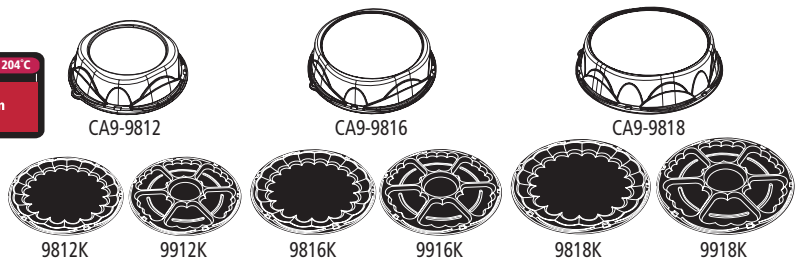

PACTIV

APET SmartLock® Caterware® Domes

CRYSTAL CLEAR DOMES

This SmartLock® Caterware® line extension provides operators enhanced showcasing from APET while continuing to rely on the security that SmartLock® closures provide. Dome design ensures secure stacking while maximizing food appeal and presentation.

Increased dome height

Secure stacking during transport

Domes

PET (-20°F/-29°C - 120°F/49°C)

Bases

HIPS (0°F/18°C - 180°F/82°C)

These guidelines are supplied to assist you in determining the proper use of Pactiv products. They are based upon testing and published guidelines and are reliable in most applications. However, because every food supplier's recipes, ingredients, processes and supply chain is unique, these guidelines are not a substitute for product testing. Confirmation of product acceptability under your specific conditions of use must be done by you.

Product Specifications

Product Number	Description	Dome Height	Case Cube	Case Weight	Case Pack
NEW CA9-9812	12" dia. Clear APET Caterware® Dome Lid. Fits 9812K, 9912K	3"	1.15	9.75	50
NEW CA9-9816	16" dia. Clear APET Caterware® Dome Lid. Fits 9816K, 9916K	3.5"	2.10	17.64	50
NEW CA9-9818	18" dia. Clear APET Caterware® Dome Lid. Fits 9818K, 9918K	4"	2.64	22.39	50
Base Depth					
9812K	12" dia. Black Plastic SmartLock® Flat Tray	15/16"	1.10	9.92	50
9816K	16" dia. Black Plastic SmartLock® Flat Tray	15/16"	1.59	16.75	50
9818K	18" dia. Black Plastic SmartLock® Flat Tray	15/16"	2.28	23.60	50
9912K	12" dia. Black Plastic SmartLock® Lazy Susan 6 Compartment Tray	1 7/32"	1.13	9.69	50
9916K	16" dia. Black Plastic SmartLock® Lazy Susan 6 Compartment Tray	1 7/32"	2.13	14.77	50
9918K	18" dia. Black Plastic SmartLock® Lazy Susan 6 Compartment Tray	1 13/32"	2.60	20.49	50