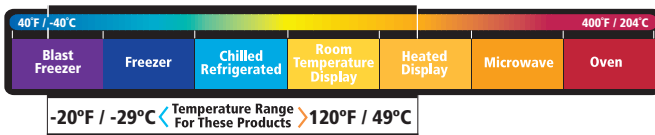

PACTIV

APET SmartLock® Caterware® Domes

CRYSTAL CLEAR DOMES

This SmartLock® Caterware® line extension provides operators enhanced showcasing from APET while continuing to rely on the security that SmartLock® closures provide. Dome design ensures secure stacking while maximizing food appeal and presentation.

Increased dome height

Secure stacking during transport

Domes

PET (-20°F/-29°C - 120°F/49°C)

Bases

HIPS (0°F/18°C - 180°F/82°C)

These guidelines are supplied to assist you in determining the proper use of Pactiv products. They are based upon testing and published guidelines and are reliable in most applications. However, because every food supplier's recipes, ingredients, processes and supply chain is unique, these guidelines are not a substitute for product testing. Confirmation of product acceptability under your specific conditions of use must be done by you.

Product Specifications

Product Number	Description	Dome Height	Case Cube	Case Weight	Case Pack
NEW CA9-9812	12" dia. Clear APET Caterware® Dome Lid. Fits 9812K, 9912K	3"	1.15	9.75	50
NEW CA9-9816	16" dia. Clear APET Caterware® Dome Lid. Fits 9816K, 9916K	3.5"	2.10	17.64	50
NEW CA9-9818	18" dia. Clear APET Caterware® Dome Lid. Fits 9818K, 9918K	4"	2.64	22.39	50
Base Depth					
9812K	12" dia. Black Plastic SmartLock® Flat Tray	15/16"	1.10	9.92	50
9816K	16" dia. Black Plastic SmartLock® Flat Tray	15/16"	1.59	16.75	50
9818K	18" dia. Black Plastic SmartLock® Flat Tray	15/16"	2.28	23.60	50
9912K	12" dia. Black Plastic SmartLock® Lazy Susan 6 Compartment Tray	1 7/32"	1.13	9.69	50
9916K	16" dia. Black Plastic SmartLock® Lazy Susan 6 Compartment Tray	1 7/32"	2.13	14.77	50
9918K	18" dia. Black Plastic SmartLock® Lazy Susan 6 Compartment Tray	1 13/32"	2.60	20.49	50