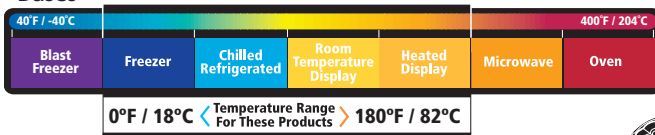

Increased dome height

Secure stacking during transport

Domes

PET (-20°F/-29°C - 120°F/49°C)

Bases

HIPS (0°F/18°C - 180°F/82°C)

These guidelines are supplied to assist you in determining the proper use of Pactiv products. They are based upon testing and published guidelines and are reliable in most applications. However, because every food supplier's recipes, ingredients, processes and supply chain is unique, these guidelines are not a substitute for product testing. Confirmation of product acceptability under your specific conditions of use must be done by you.

Product Specifications

Product Number	Description	Dome Height	Case Cube	Case Weight	Case Pack
NEW CA9-9812	12" dia. Clear APET Caterware® Dome Lid. Fits 9812K, 9912K	3"	1.15	9.75	50
NEW CA9-9816	16" dia. Clear APET Caterware® Dome Lid. Fits 9816K, 9916K	3.5"	2.10	17.64	50
NEW CA9-9818	18" dia. Clear APET Caterware® Dome Lid. Fits 9818K, 9918K	4"	2.64	22.39	50
Base Depth					
9812K	12" dia. Black Plastic SmartLock® Flat Tray	15/16"	1.10	9.92	50
9816K	16" dia. Black Plastic SmartLock® Flat Tray	15/16"	1.59	16.75	50
9818K	18" dia. Black Plastic SmartLock® Flat Tray	15/16"	2.28	23.60	50
9912K	12" dia. Black Plastic SmartLock® Lazy Susan 6 Compartment Tray	1 7/32"	1.13	9.69	50
9916K	16" dia. Black Plastic SmartLock® Lazy Susan 6 Compartment Tray	1 7/32"	2.13	14.77	50
9918K	18" dia. Black Plastic SmartLock® Lazy Susan 6 Compartment Tray	1 13/32"	2.60	20.49	50