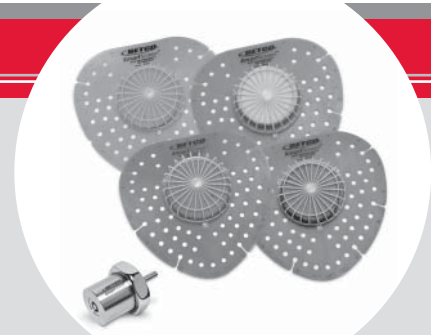

## The Best Waterfree Urinals are the ones you already have!

Easily convert most flushing urinals to water free in less than 5 minutes with the Smart Combo Pack. This kit includes 1 - **SmartValve™**, 1- End User Decal, and 3 - **SmartScreens™**.