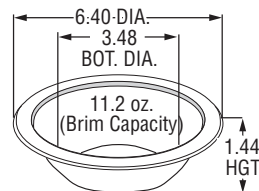

Chinet® Molded Fiber Tableware Specifications

12 OZ. BOWL