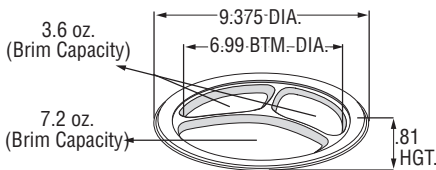

# Chinet® Molded Fiber Tableware Specifications

9" SHALLOW PLATE

9 3/4" PLATE

10 1/2" ROUND PLATE

10 1/2" EXTRA DEEP PLATE

9 1/4" COMPARTMENT PLATE

10 1/4" COMPARTMENT PLATE

7 1/2 x 10" PLATTER