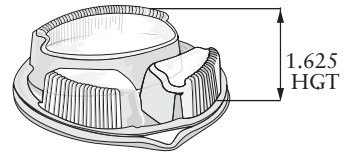

10¼" High Profile Compartment Plate Lid
89004