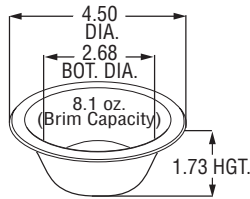

8 OZ. ROUND DISH