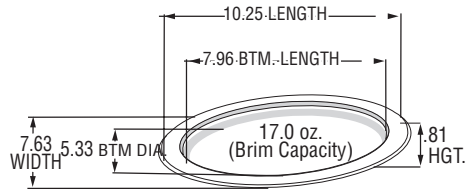

# Chinet® Molded Fiber Tableware Specifications

9" SHALLOW PLATE

9 3/4" PLATE

10 1/2" ROUND PLATE

10 1/2" EXTRA DEEP PLATE

9 1/4" COMPARTMENT PLATE

10 1/4" COMPARTMENT PLATE

7 1/2 x 10" PLATTER