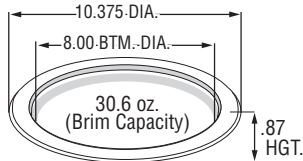

# Chinet® Molded Fiber Tableware Specifications

9" SHALLOW PLATE

9 3/4" PLATE

10 1/2" ROUND PLATE

10 1/2" EXTRA DEEP PLATE

9 1/4" COMPARTMENT PLATE

10 1/4" COMPARTMENT PLATE

7 1/2 x 10" PLATTER