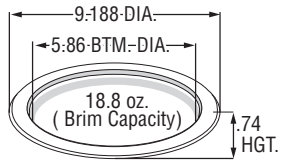

Chinet® Molded Fiber Tableware Specifications

9" SHALLOW PLATE