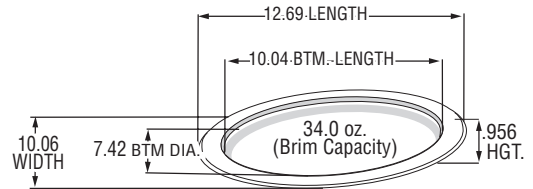

# Chinet® Molded Fiber Tableware Specifications

9" SHALLOW PLATE

9 3/4" PLATE

10 1/2" ROUND PLATE

10 1/2" EXTRA DEEP PLATE

9 1/4" COMPARTMENT PLATE

10 1/4" COMPARTMENT PLATE

7 1/2 x 10" PLATTER