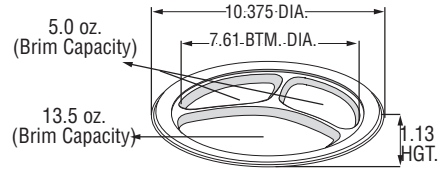

# Chinet® Molded Fiber Tableware Specifications

9" SHALLOW PLATE

9 3/4" PLATE

10 1/2" ROUND PLATE

10 1/2" EXTRA DEEP PLATE

9 1/4" COMPARTMENT PLATE

10 1/4" COMPARTMENT PLATE

7 1/2 x 10" PLATTER