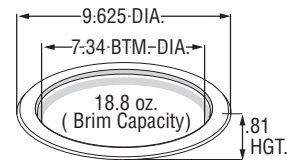

# Chinet® Molded Fiber Tableware Specifications

9" SHALLOW PLATE

9 3/4" PLATE

10 1/2" ROUND PLATE

10 1/2" EXTRA DEEP PLATE

9 1/4" COMPARTMENT PLATE

10 1/4" COMPARTMENT PLATE

7 1/2 x 10" PLATTER