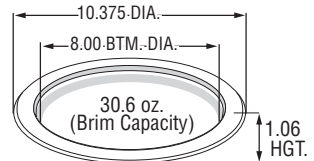

# Chinet® Molded Fiber Tableware Specifications

9" SHALLOW PLATE

9 3/4" PLATE

10 1/2" ROUND PLATE

10 1/2" EXTRA DEEP PLATE

9 1/4" COMPARTMENT PLATE

10 1/4" COMPARTMENT PLATE

7 1/2 x 10" PLATTER