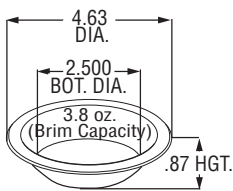

4 OZ. SIDE DISH