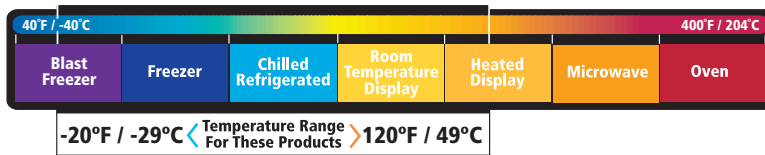

Product Specifications

Product Number	Description	Dimension (in inches)	Bowl Depth (in inches)	Case Cube	Approx. Wt.	Packing Sleeve	Case
SAB0508	8 oz Black Square Bowl Base	5 x 5	1.0	3.08	14.93	8/63	504
SAB0512	12 oz Black Square Bowl Base	5 x 5	1.45	3.08	16.04	8/63	504
SAB0516	16 oz Black Square Bowl Base	5 x 5	2.0	3.08	22.71	8/63	504
SAC0508	8 oz Clear Square Bowl Base	5 x 5	1.0	3.08	14.93	8/63	504
SAC0512	12 oz Clear Square Bowl Base	5 x 5	1.45	3.08	16.04	8/63	504
SAC0516	16 oz Clear Square Bowl Base	5 x 5	2.0	3.08	22.71	8/63	504
SAB0724	24 oz Black Square Bowl Base	7.375 x 7.375	1.52	3.24	18.41	4/75	300
SAB0732	32 oz Black Square Bowl Base	7.375 x 7.375	2.0	3.24	19.07	4/75	300
SAC0724	24 oz Clear Square Bowl Base	7.375 x 7.375	1.52	3.24	18.41	4/75	300
SAC0732	32 oz Clear Square Bowl Base	7.375 x 7.375	2.0	3.24	19.07	4/75	300
SAB0948	48 oz Black Square Bowl Base	9 x 9	2.0	2.54	15.43	2/75	150
SAB0964	64 oz Black Square Bowl Base	9 x 9	2.6	2.54	17.74	2/75	150
SAC0948	48 oz Clear Square Bowl Base	9 x 9	2.0	2.54	15.43	2/75	150
SAC0964	64 oz Clear Square Bowl Base	9 x 9	2.6	2.54	17.74	2/75	150
SACLD05	8-12-16 oz Clear Dome Lid	5 x 5	.68	2.22	12.39	6/84	504
SACLF05	8-12-16 oz Clear Flat Lid	5 x 5	.26	2.22	12.39	6/84	504
SACLD07	24-32 oz Clear Dome Lid	7.375 x 7.375	.83	2.39	13.97	4/75	300
SACLF07	24-32 oz Clear Flat Lid	7.375 x 7.375	.26	2.39	12.64	4/75	300
SACLD09	48-64 oz Clear Dome Lid	9 x 9	.84	1.80	10.66	2/75	150
SACLF09	48-64 oz Clear Flat Lid	9 x 9	.49	1.80	9.67	2/75	150