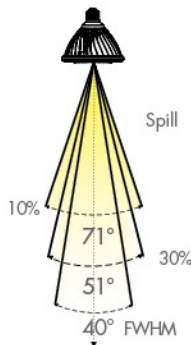

CANDELA DISTRIBUTION

BEAM DISTRIBUTION

0° AIMING FOOTCANDLES

Distance To Floor	Beam Diameter (50% CBCP)	Footcandles On Floor
5'	1.3'	460
10'	2.6'	115
15'	3.9'	51
20'	5.3'	29

Distance To Floor	Beam Diameter (50% CBCP)	Footcandles On Floor
5'	2.2'	210
10'	4.4'	53
15'	6.7'	23
20'	8.9'	13

Distance To Floor	Beam Diameter (50% CBCP)	Footcandles On Floor
5'	3.6'	84
10'	7.3'	21
15'	10.8'	9
20'	14.4'	5

CAUTION: Risk of electric shock. Do not open – no user serviceable parts inside. Use in dry locations only. Turn power off before inspection, installation or removal. Not intended for use with emergency exit fixtures or emergency exit lights. Not for use where exposed to the weather. Not for use with totally enclosed fixtures or fixtures that inhibit air flow.