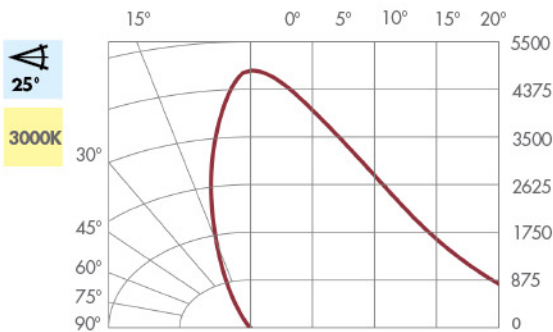

CATALOG	POWER	CCT (K)	CRI	BEAM ANGLE	LUMENS	CBCP
zPAR30S271512T3N	12W	2700	82	15°	950	10,500
zPAR30S272512T3N				25°		4,750
zPAR30S274012T3N				40°		1,950
zPAR30S301512T3N	12W	3000	82	15°	1000	11,500
zPAR30S302512T3N				25°		5,250
zPAR30S304012T3N				40°		2,100
zPAR30S401512T3N	12W	4000	82	15°	1100	12,500
zPAR30S402512T3N				25°		5,500
zPAR30S404012T3N				40°		2,300

CANDELA DISTRIBUTION

BEAM DISTRIBUTION

0° AIMING FOOTCANDLES

Distance To Floor	Beam Diameter (50% CBCP)	Footcandles On Floor
5'	1.3'	460
10'	2.6'	115
15'	3.9'	51
20'	5.3'	29

Distance To Floor	Beam Diameter (50% CBCP)	Footcandles On Floor
5'	2.2'	210
10'	4.4'	53
15'	6.7'	23
20'	8.9'	13