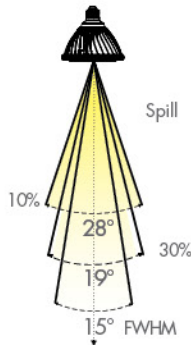

zPAR™ 30Short

Ultra Light, Non-DIMMABLE

- 120~
- 220~
- MEDIUM
- 2700K
- 3000K
- 4000K
- 15°
- 25°
- 40°
- UV
- UV

PRODUCT SUMMARY

- Fixed Wattage
- Non-Dimmable
- Multiple Color Temperatures Available
- Custom Optics
- High Color Rendering
- Proprietary Crimpfin Heatsink Design
- Designed to last 50,000 hours
- 5 year limited warranty
- Halogen PAR form factor (ANSI compliant)
- No UV or IR radiation
- Voltage: 120v/220v
- 0.9 Power Factor
- Socket Type: Medium Screw Base
- Environment: Dry
- Length: 3.6 in, 92 cm
- Diameter: 3.75 in, 95mm
- Weight: 7.05 ounces, 200g
- Operating Temperature -20° C + 45° C

CANDELA DISTRIBUTION

BEAM DISTRIBUTION

0° AIMING FOOTCANDLES

Distance To Floor	Beam Diameter (50% CBCP)	Footcandles On Floor
5'	1.3'	460
10'	2.6'	115
15'	3.9'	51
20'	5.3'	29

Distance To Floor	Beam Diameter (50% CBCP)	Footcandles On Floor
5'	2.2'	210
10'	4.4'	53
15'	6.7'	23
20'	8.9'	13