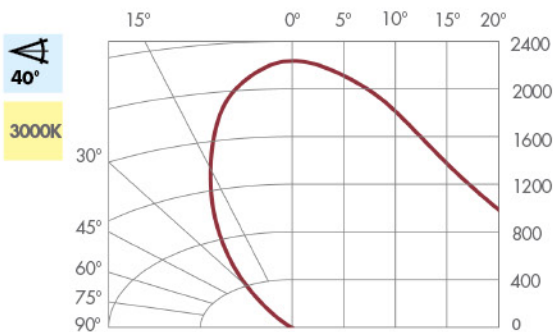

CATALOG	POWER	CCT (K)	CRI	BEAM ANGLE	LUMENS	CBCP
zPAR30S271512T3N	12W	2700	82	15°	950	10,500
zPAR30S272512T3N				25°		4,750
zPAR30S274012T3N				40°		1,950
zPAR30S301512T3N	12W	3000	82	15°	1000	11,500
zPAR30S302512T3N				25°		5,250
zPAR30S304012T3N				40°		2,100
zPAR30S401512T3N	12W	4000	82	15°	1100	12,500
zPAR30S402512T3N				25°		5,500
zPAR30S404012T3N				40°		2,300

CANDELA DISTRIBUTION

BEAM DISTRIBUTION

0° AIMING FOOTCANDLES

Distance To Floor	Beam Diameter (50% CBCP)	Footcandles On Floor
5'	1.3'	460
10'	2.6'	115
15'	3.9'	51
20'	5.3'	29

Distance To Floor	Beam Diameter (50% CBCP)	Footcandles On Floor
5'	2.2'	210
10'	4.4'	53
15'	6.7'	23
20'	8.9'	13