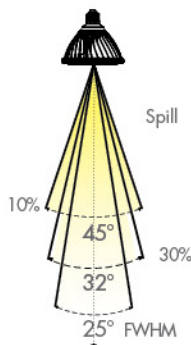

CATALOG	POWER	CCT (K)	CRI	BEAM ANGLE	LUMENS	CBCP
zPAR30S271512T3N	12W	2700	82	15°	950	10,500
zPAR30S272512T3N				25°		4,750
zPAR30S274012T3N				40°		1,950
zPAR30S301512T3N	12W	3000	82	15°	1000	11,500
zPAR30S302512T3N				25°		5,250
zPAR30S304012T3N				40°		2,100
zPAR30S401512T3N	12W	4000	82	15°	1100	12,500
zPAR30S402512T3N				25°		5,500
zPAR30S404012T3N				40°		2,300

CANDELA DISTRIBUTION

BEAM DISTRIBUTION

0° AIMING FOOTCANDLES

Distance To Floor	Beam Diameter (50% CBCP)	Footcandles On Floor
5'	1.3'	460
10'	2.6'	115
15'	3.9'	51
20'	5.3'	29

Distance To Floor	Beam Diameter (50% CBCP)	Footcandles On Floor
5'	2.2'	210
10'	4.4'	53
15'	6.7'	23
20'	8.9'	13